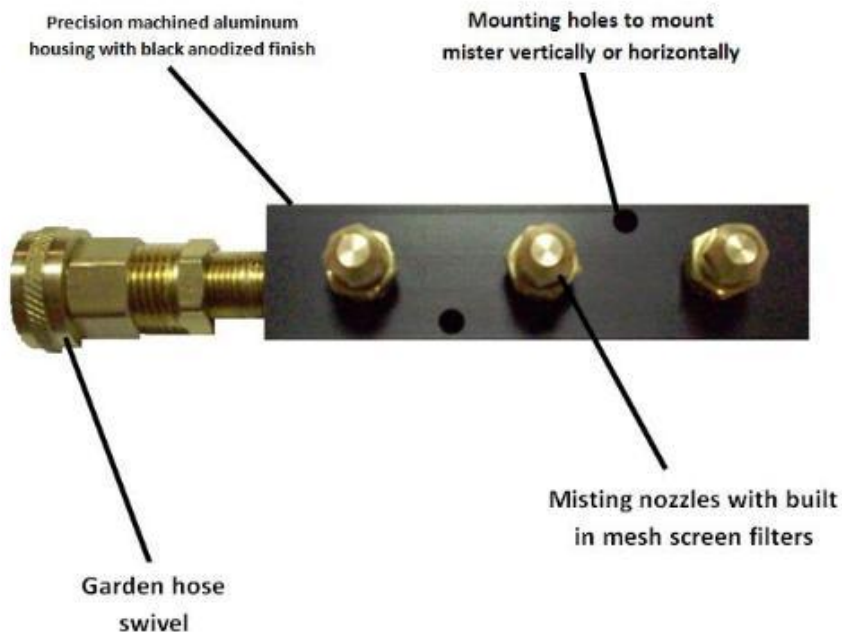

Aqua Mist Misters

Permanently Mounted Misters

- Our best selling water mister available with 2, 3, 4, 5, 7, or 10 misting nozzles
- Attaches to any garden hose
- Ideal for a wide variety of misting applications, especially mist cooling
- Pre-drilled mounting holes on all side of the mister body allow you to mount the mister vertically or horizontally
- Plastic misting nozzles are corrosion resistant and work well with low water pressure
- Each misting nozzle has a built-in mesh screen filter to prevent nozzle clogging
- Ships fully assembled and is easy to mount on your patio or deck
- Mister body is machined from aluminum and is anodize black to protect it from the outdoor elements
- Mister should literally last you a lifetime

If you are looking for a versatile misting product, this is the one for you! Originally designed for patio mist cooling, our Permanently Mounted Low Pressure Misters have also been ideal for dust control, odor control, plant and seedling misting, for use in manufacturing processes, and much more! Simply attach this mister to a garden hose and watch it make a fine mist. Shipped fully assembled, all you have to do is mounted the mister using screws, nails, or zip ties. Available with 2, 3, 4, 5, 7, or 10 misting nozzles.